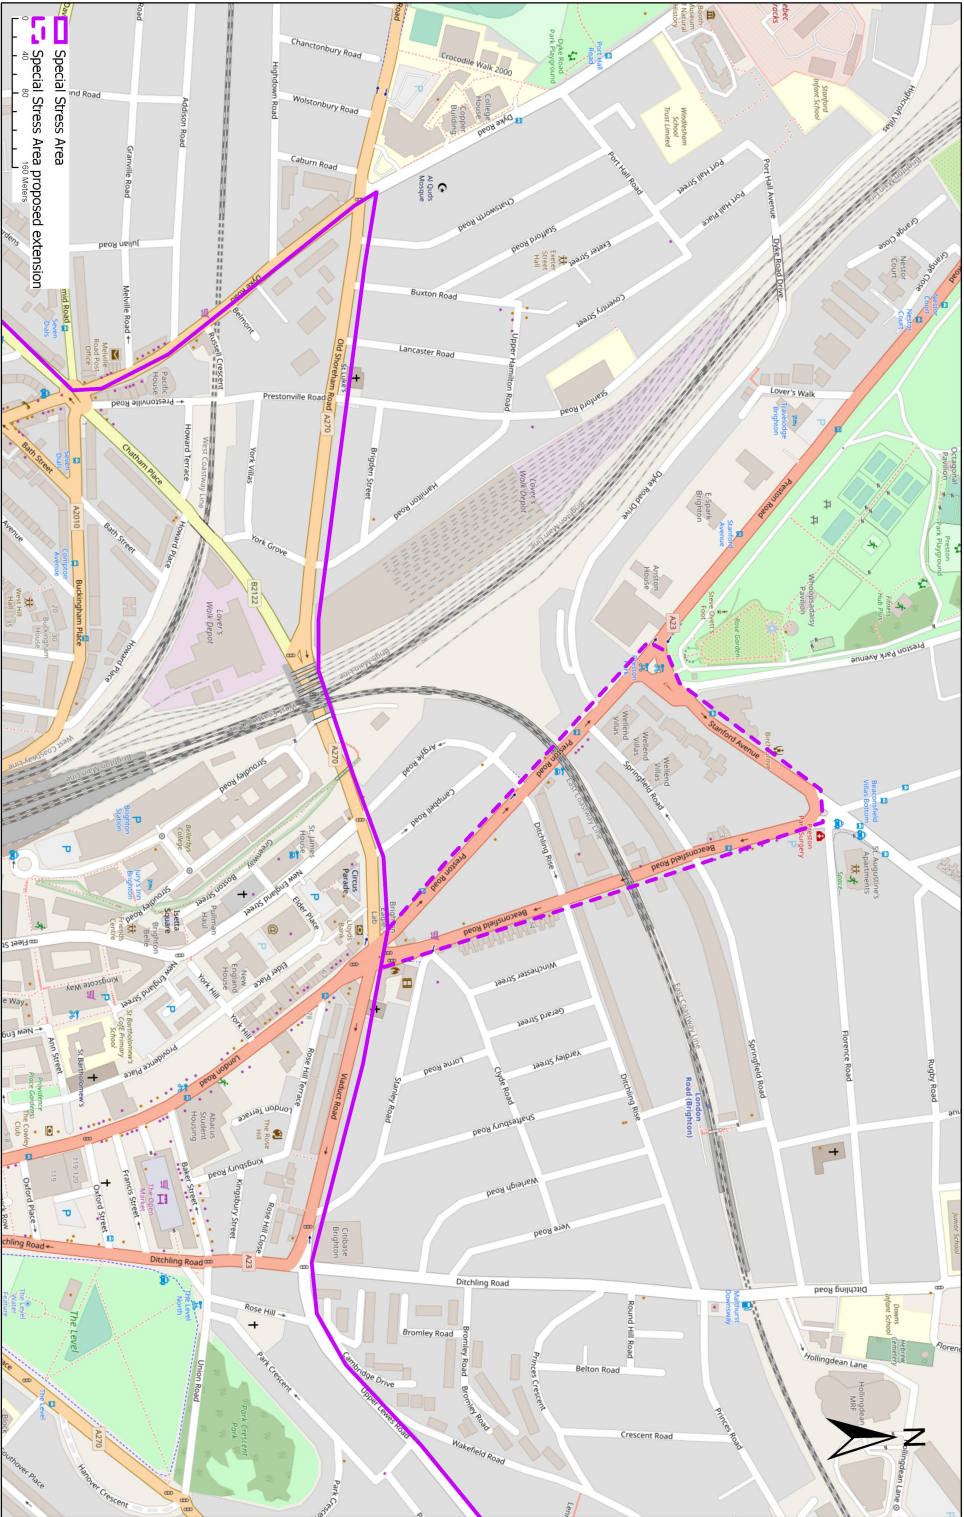

Special Stress Area proposed extension, January 2020

© OpenStreetMap (and) contributors, CC-BY-SA © Crown Copyright. All rights reserved. Licence: 100020999. Brighton & Hove City Council. 2019. Cities Revealed © 2018